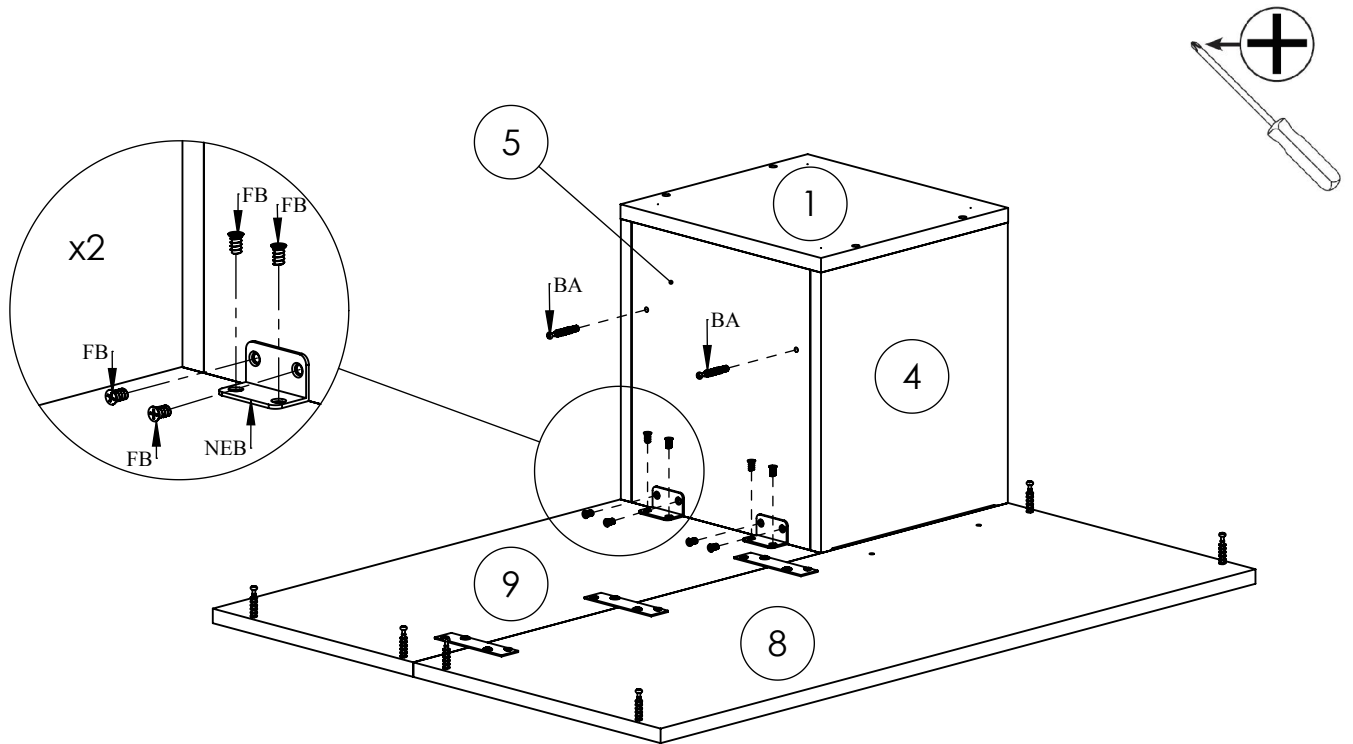

Code	Qte	Image
NEB	2	
BA	2	
FB	8	6.3x11 mm